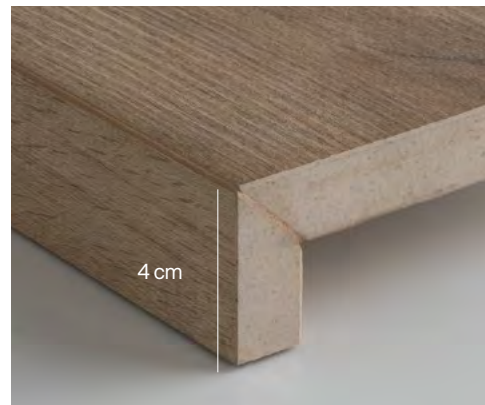

PER I GRADINI

SPECIAL PIECES FOR STEPS
POUR LES MARCHES
FUER DIE TREPPENSTUFEN
POR LOS PELDAÑOS

Elemento a "L"

"L" element
Bord en L
"L"-Element
Peldaño a "L"

Elemento a "L" con bordo irregolare

"L" element with irregular edge
Bord en L festonné
L-förmiges Element mit unregelmäßiger Kante
Peldaño a "L" con borde irregular